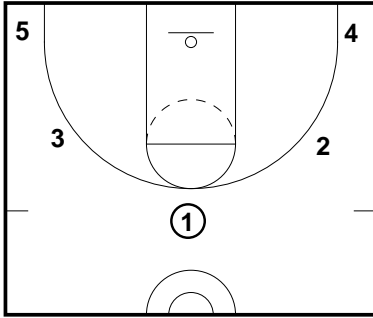

5 on 0 All Cuts

Frame 1

5 Out (Open) Set

Frame 2

Any time you pass from the top to the wing, you will basket cut and then fill out to the opposite corner.

Frame 3

Any time you pass from the wing to the top, you will basket cut and fill to the same side corner.

Frame 4

Any time you pass from the wing to the corner, you will basket cut and fill to the opposite corner.

Frame 5

Any time you pass from the corner to the wing, you will basket cut and fill to your same spot. Many times this player ends up filling to the wing spot because the wing has vacated their spot when they pass and cut.